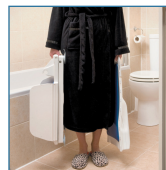

Bellavita Auto Bath Lifter

HCPCS: E0240+A9270

FIGURE A

FIGURE B

FIGURE C

FIGURE D

- The lightest bathlift on the market at only 20.5 lbs
- The Bellavita lowers to 2.3" (Figure A)
- Seat height reaches 18.8" for deeper tubs
- The backrest reclines to 50° at its lowest position
- Completely tool-free set up makes it easy-to-install and operate When not in use, back easily folds down for space-saving storage (Figure B)
- Watertight hand control floats
- The easy-to-use quick charge lithium-ion battery is accommodated in the hand control
- Two-piece construction makes the lift easy to assemble/disassemble for transport
- Padded seat and backrest provide added comfort
- Washable hygienic covers are sold separately
- Hygienic cutaway and slimline profile for easy handling
- 4 quick-release suction cups for anti-slip bath base
- Headrest available as an option
- Simplify transfers, positioning and rotating when using your bath lift with a Vitaturn Swivel and Transfer Aid
- Suction cups adhere to smooth surfaces only, and not textured surfaces

PRODUCTS

Description

477200252	Bellavita Auto Bath Lifter, CS
-----------	--------------------------------

SPECIFICATIONS

Description

Backrest Dimensions	25.1" (H) x 12.5" - 14.1" (W)
Backrest Reclines	50°
Baseplate Dimensions	12.2" (W) x 22" (L)
Load Capacity Max.	300 lbs.
Seat Dimensions	13.7" (W) x 16.5" (D) x 22.4" (L)
Shipping Weight	25.3 lbs.
Sitting Height	2.3" - 18.8"
Total Weight (excl. hand control)	20.5 lbs.
Warranty	Limited 3 Year